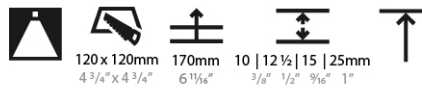

ELECTRICAL

Lamp Type: LED (Zhaga Standard)
Input Wattage (W): 15.5
Total Output Wattage (W): 14.5
Dimming: Tri-Mode (Non-Dimming and Phase Dimming (120Vac only) and 0-10V Dimming)
Driver Included: No
Driver Location: Recessed Housing
Driver Type: Constant Current - Universal
Driver Class: Class 2
Housing: See components
Input Voltage (V): 120 - 277
Constant Current (MA): 500

LED

Number of LEDs: 1
Color Temperature (°K): 2700 / 3000 / 3500 / 4000
Max. Delivered Lumen (lm): 940 / 980 / 1029 / 1050
Nominal Lumen (lm): 1386 / 1438 / 1511 / 1542
CRI: >90 CRI
Efficiency (%): 87.9 / 88.4 / 87.9
Lamp Life (hrs): 50000
Upon Request: RGB-W Tunable White Special Color Temperature Special LED

OPTICAL

Reflector*: 20 / 40 / 60
Upon Request: Special Beam Angles

RATINGS AND CERTIFICATIONS

Available for international specifications by adding 'INT' at the end of the existing Model #. For assistance on 'custom' specifications, contact zteam@zaneen.com. In a constant effort to supply the best product, we reserve the right to change specifications or materials without notice. The most recent specification sheets are found at zaneen.com

IP rating: IP20